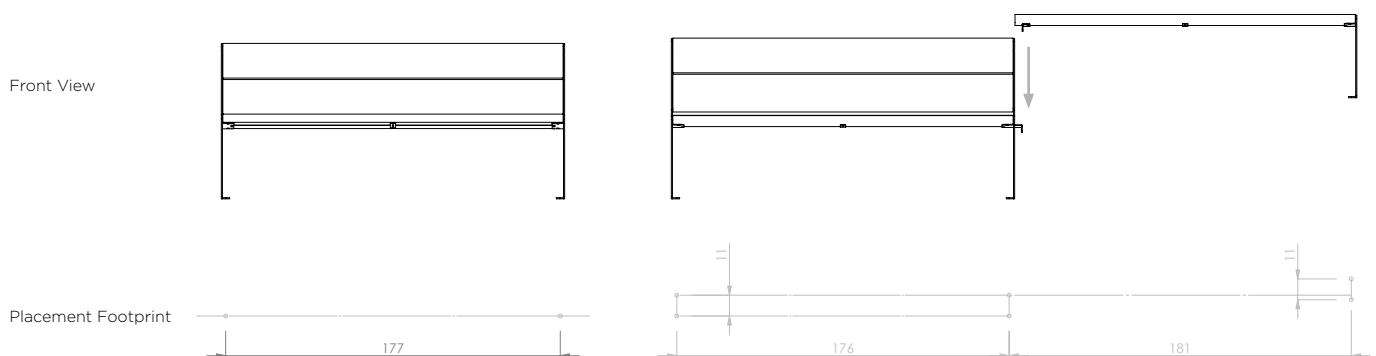

Hey 60
36 kg

Hey 60 Armrest
44 kg